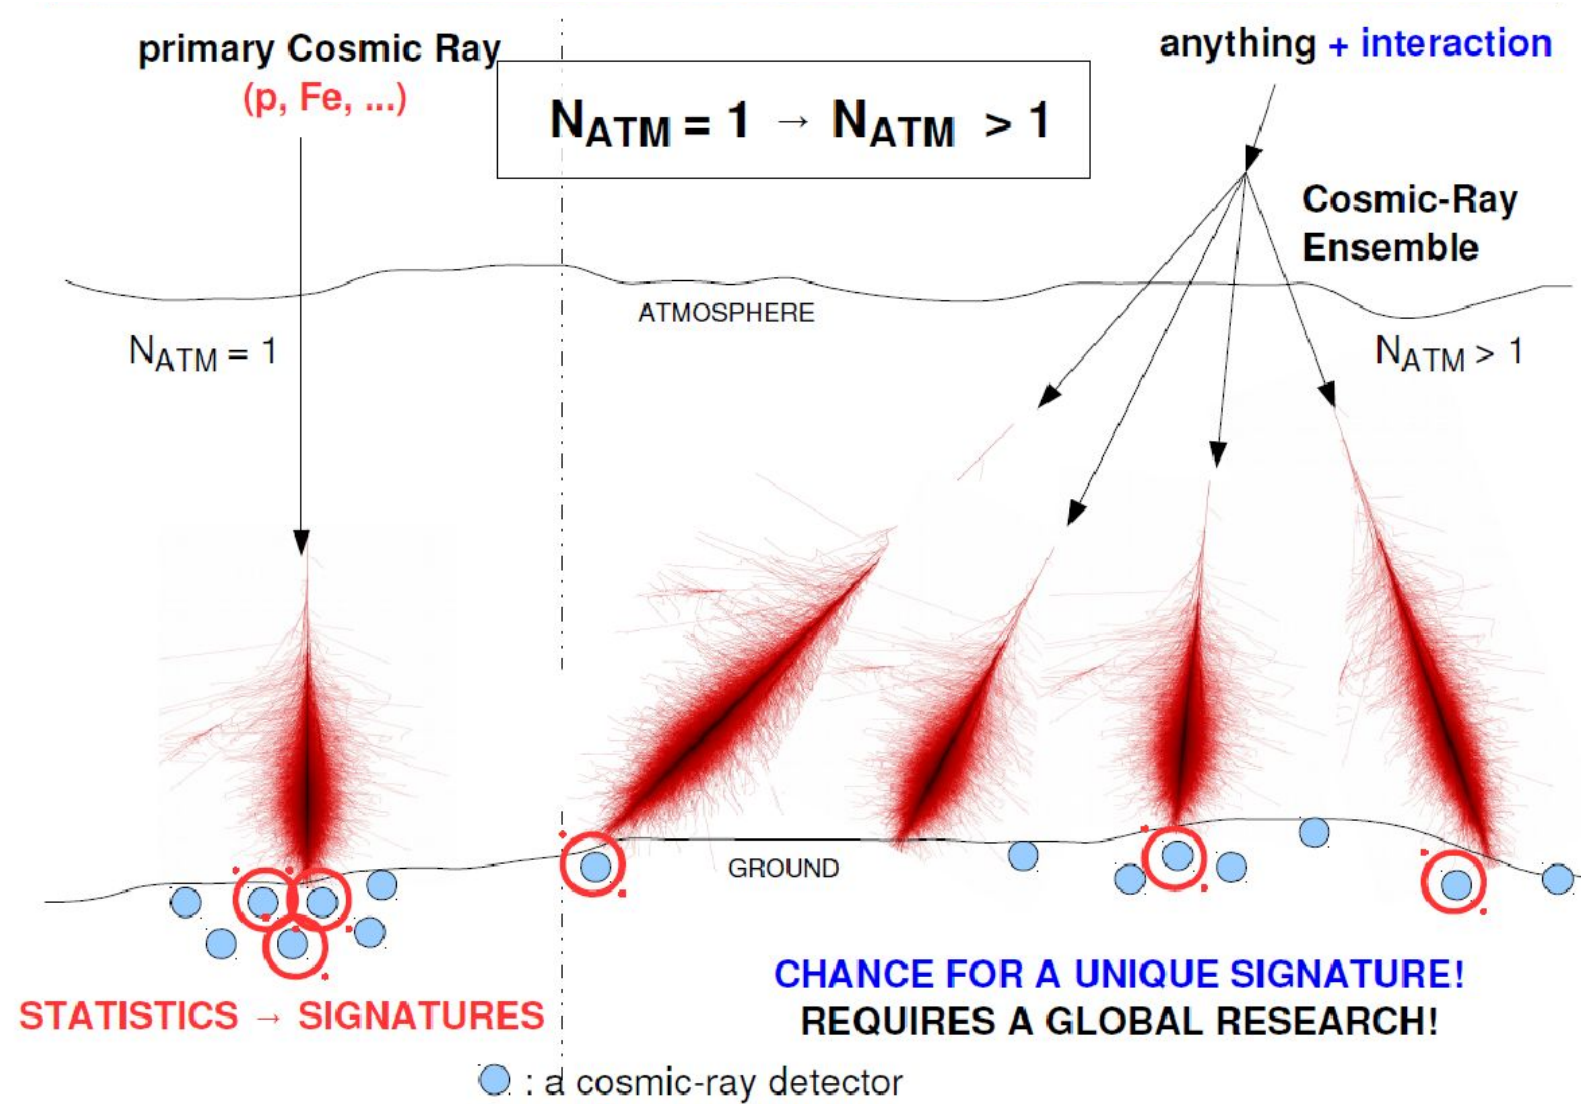

Invitation to the Cosmic Ray Extremely Distributed Observatory

key reference: *Symmetry* 2020, 12(11), 1835; <https://doi.org/10.3390/sym12111835>

+ you = smarter together

CREDO
JOURNEY

Novel science: cosmic ray large scale correlations

Novel Global Solutions

CREDO 
THE QUEST FOR THE UNEXPECTED

DID YOU KNOW THAT YOU HAVE
**AN INTERGALACTIC
PARTICLE DETECTOR
RIGHT IN YOUR
POCKET?**

Install CREDO Detector app for Android
and hunt for the deeply hidden
treasures of the Universe.

Find CREDO Detector on

or scan QR

CREDO Science Potential

10^{-35} m

10^{-5} m

10^{25} m

Space-time
structure

CREDO